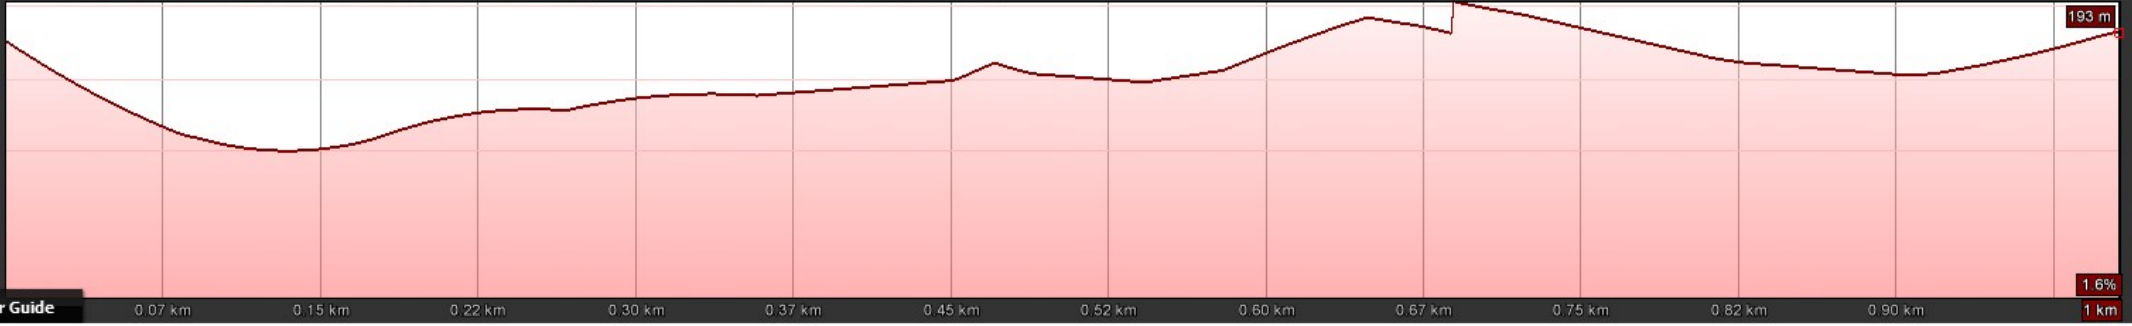

- Carreira prebenxamín
200 metros
- Carreira benxamín
1000 metros - 1 volta
- Carreira alevín-infantil
2000 metros - 2 voltas
- Carreira cadete-xuvenil
3000 metros - 3 voltas

Image © 2016 DigitalGlobe © 2016 Google
 Imagery Date: 10/21/2015 42°48'37.40" N 8°29'33.14" W elev 189 m eye alt 703 m

Graph: Min, Avg, Max Elevation: 185, 190, 195 m
 Range Totals: Distance: 1 km Elev Gain/Loss: 15.5 m, -14.9 m Max Slope: 54.2%, -9.4% Avg Slope: 2.9%, -3.0%

Tour Guide