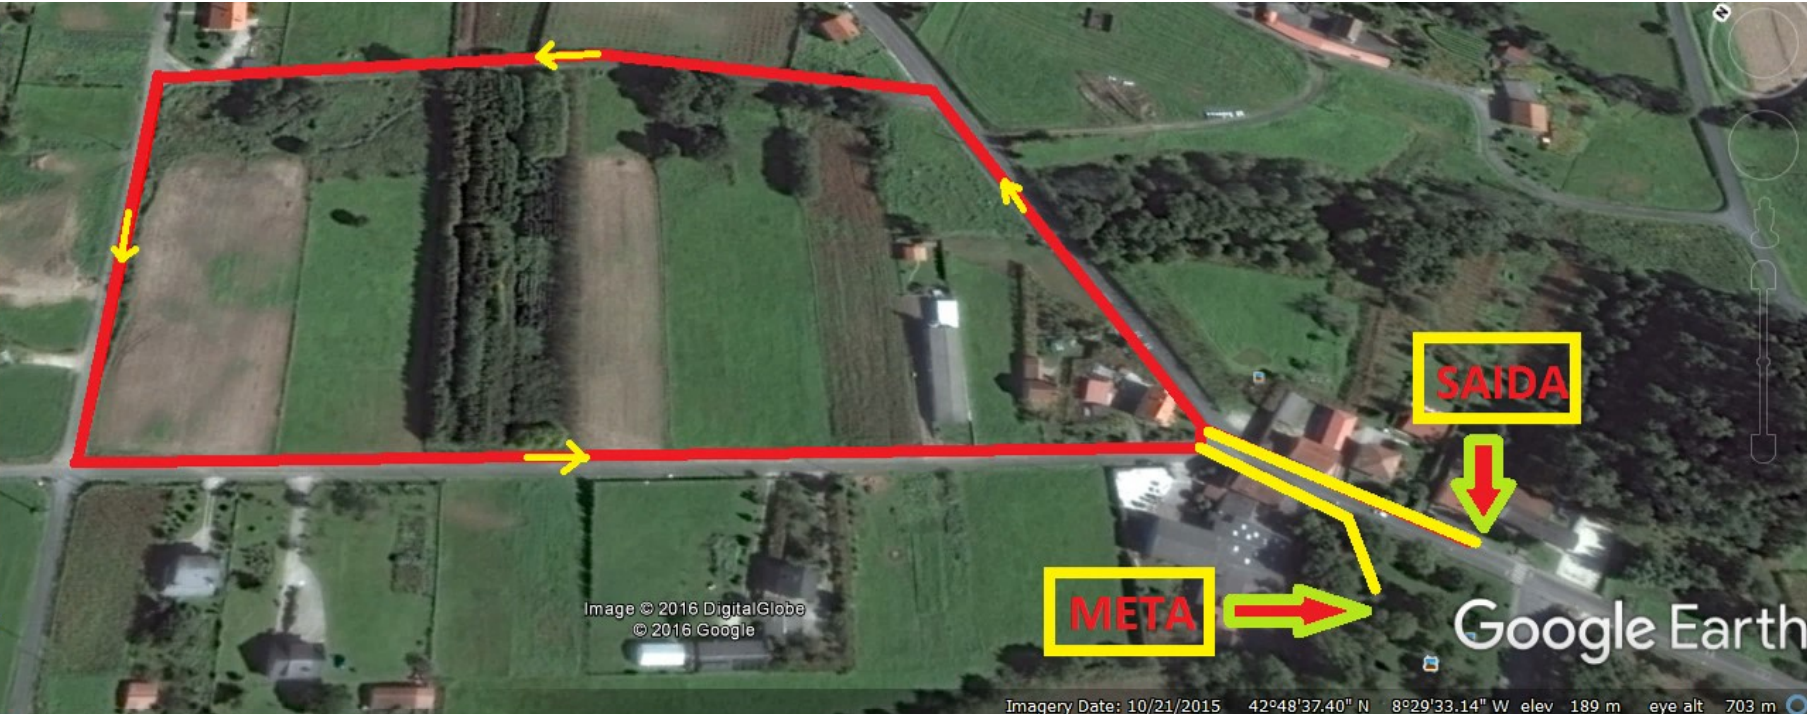

- Carreira prebenxamín
200 metros
- Carreira benxamín
1000 metros - 1 volta
- Carreira alevín-infantil
2000 metros - 2 voltas
- Carreira cadete-xuvenil
3000 metros - 3 voltas

Image © 2016 DigitalGlobe © 2016 Google
 Imagery Date: 10/21/2015 42°48'37.40" N 8°29'33.14" W elev 189 m eye alt 703 m

Graph: Min, Avg, Max Elevation: 185, 190, 195 m
 Range Totals: Distance: 1 km Elev Gain/Loss: 15.5 m, -14.9 m Max Slope: 54.2%, -9.4% Avg Slope: 2.9%, -3.0%

Tour Guide